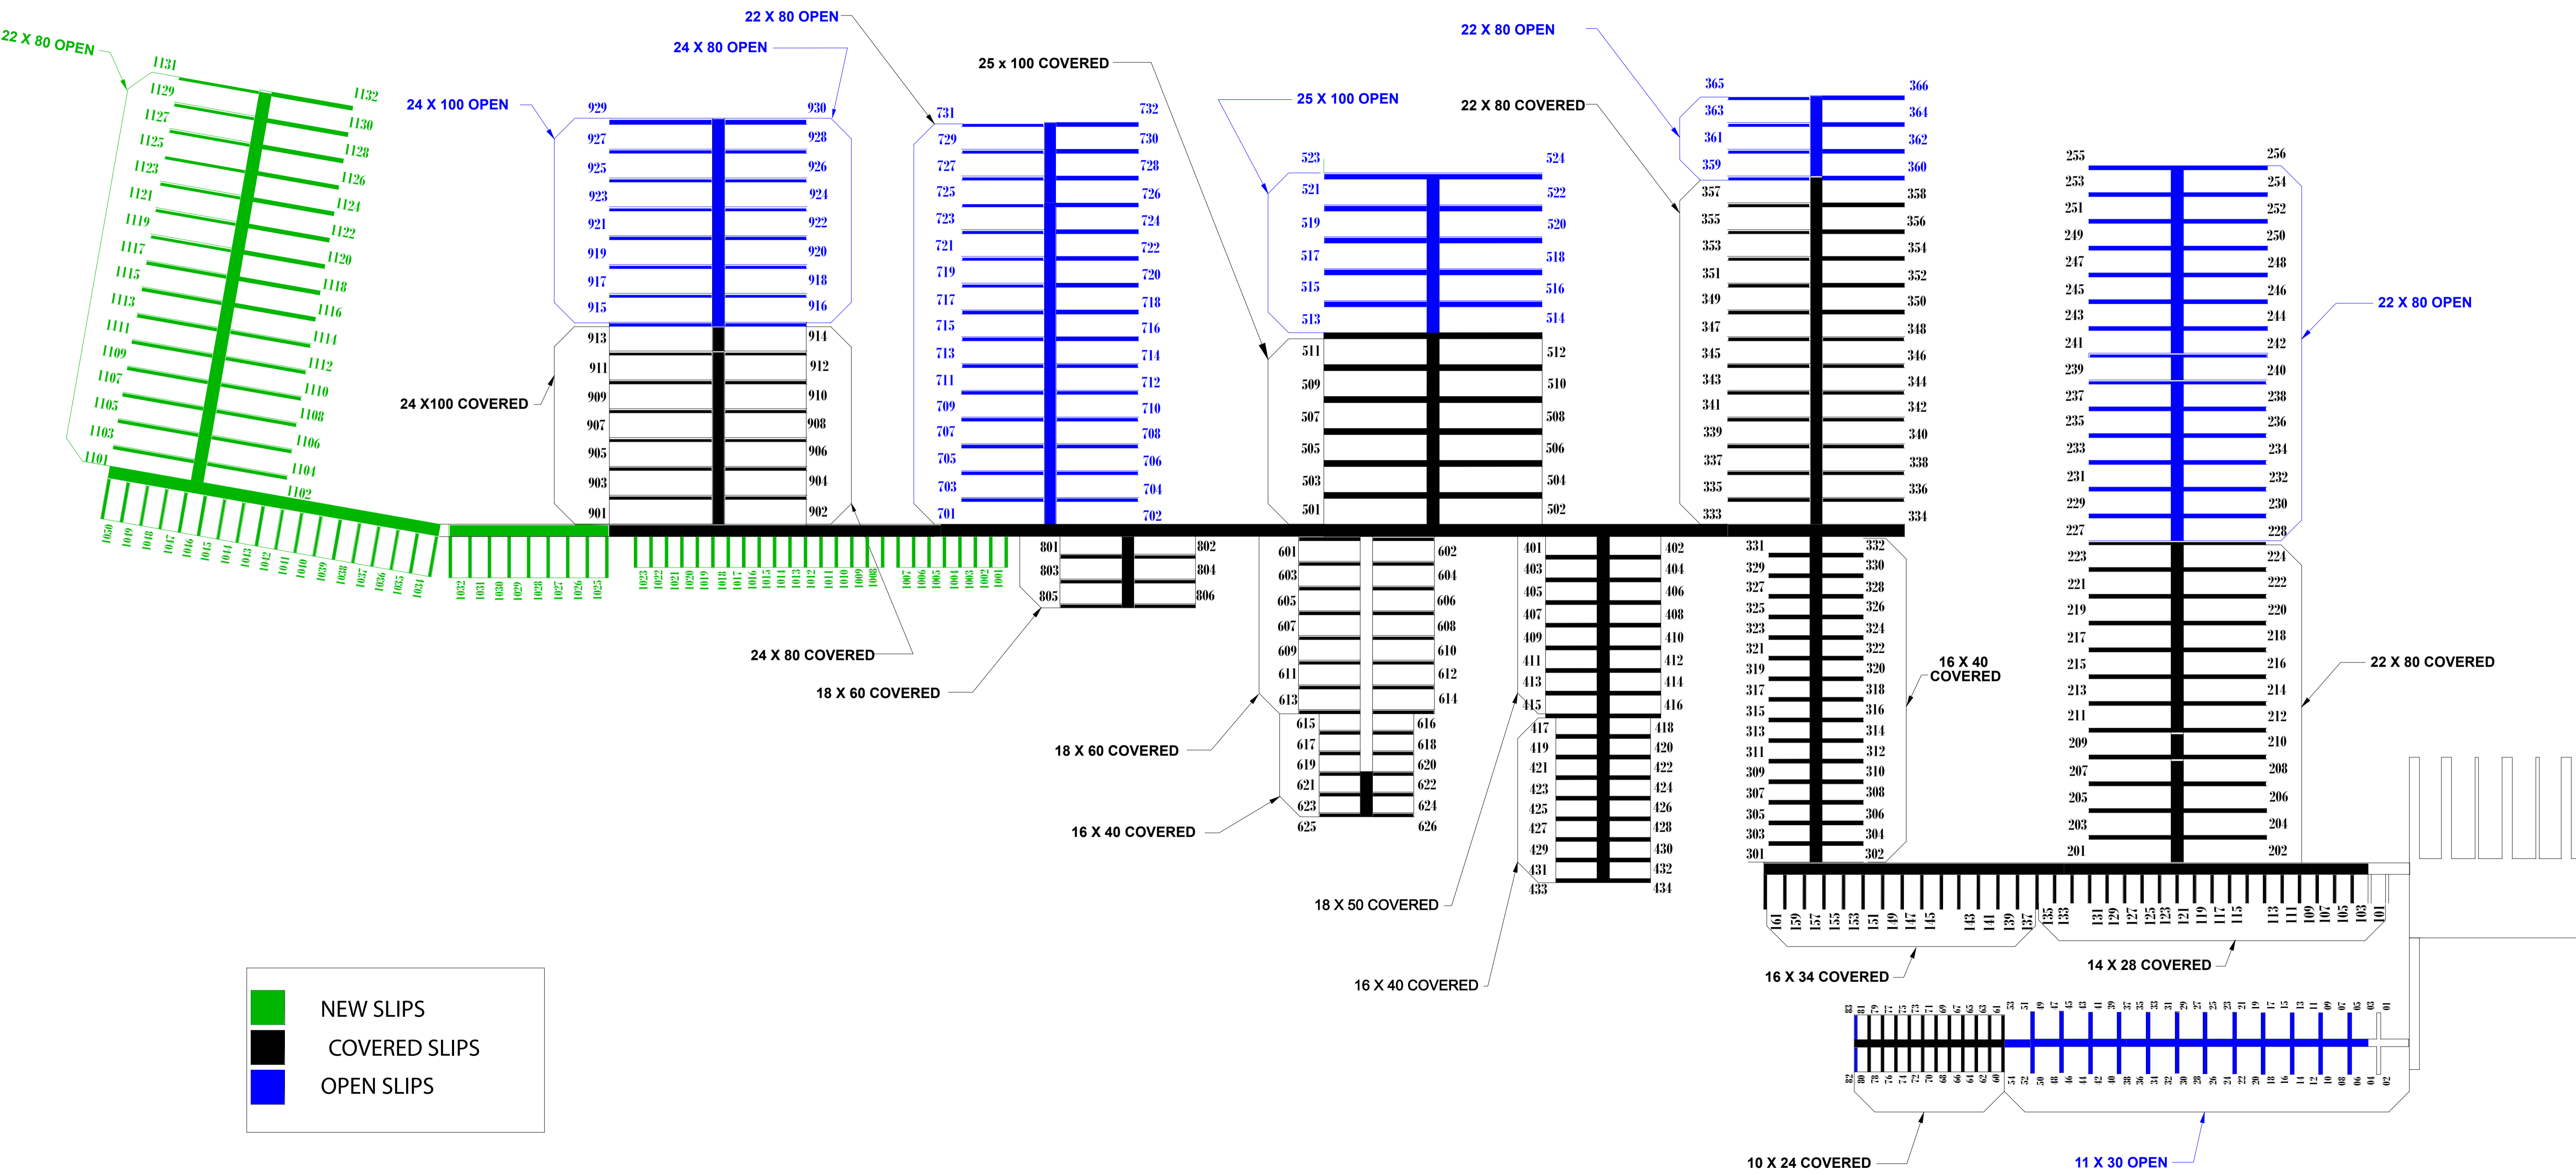

STATE DOCK 2008 SLIP LAYOUT

	NEW SLIPS
	COVERED SLIPS
	OPEN SLIPS